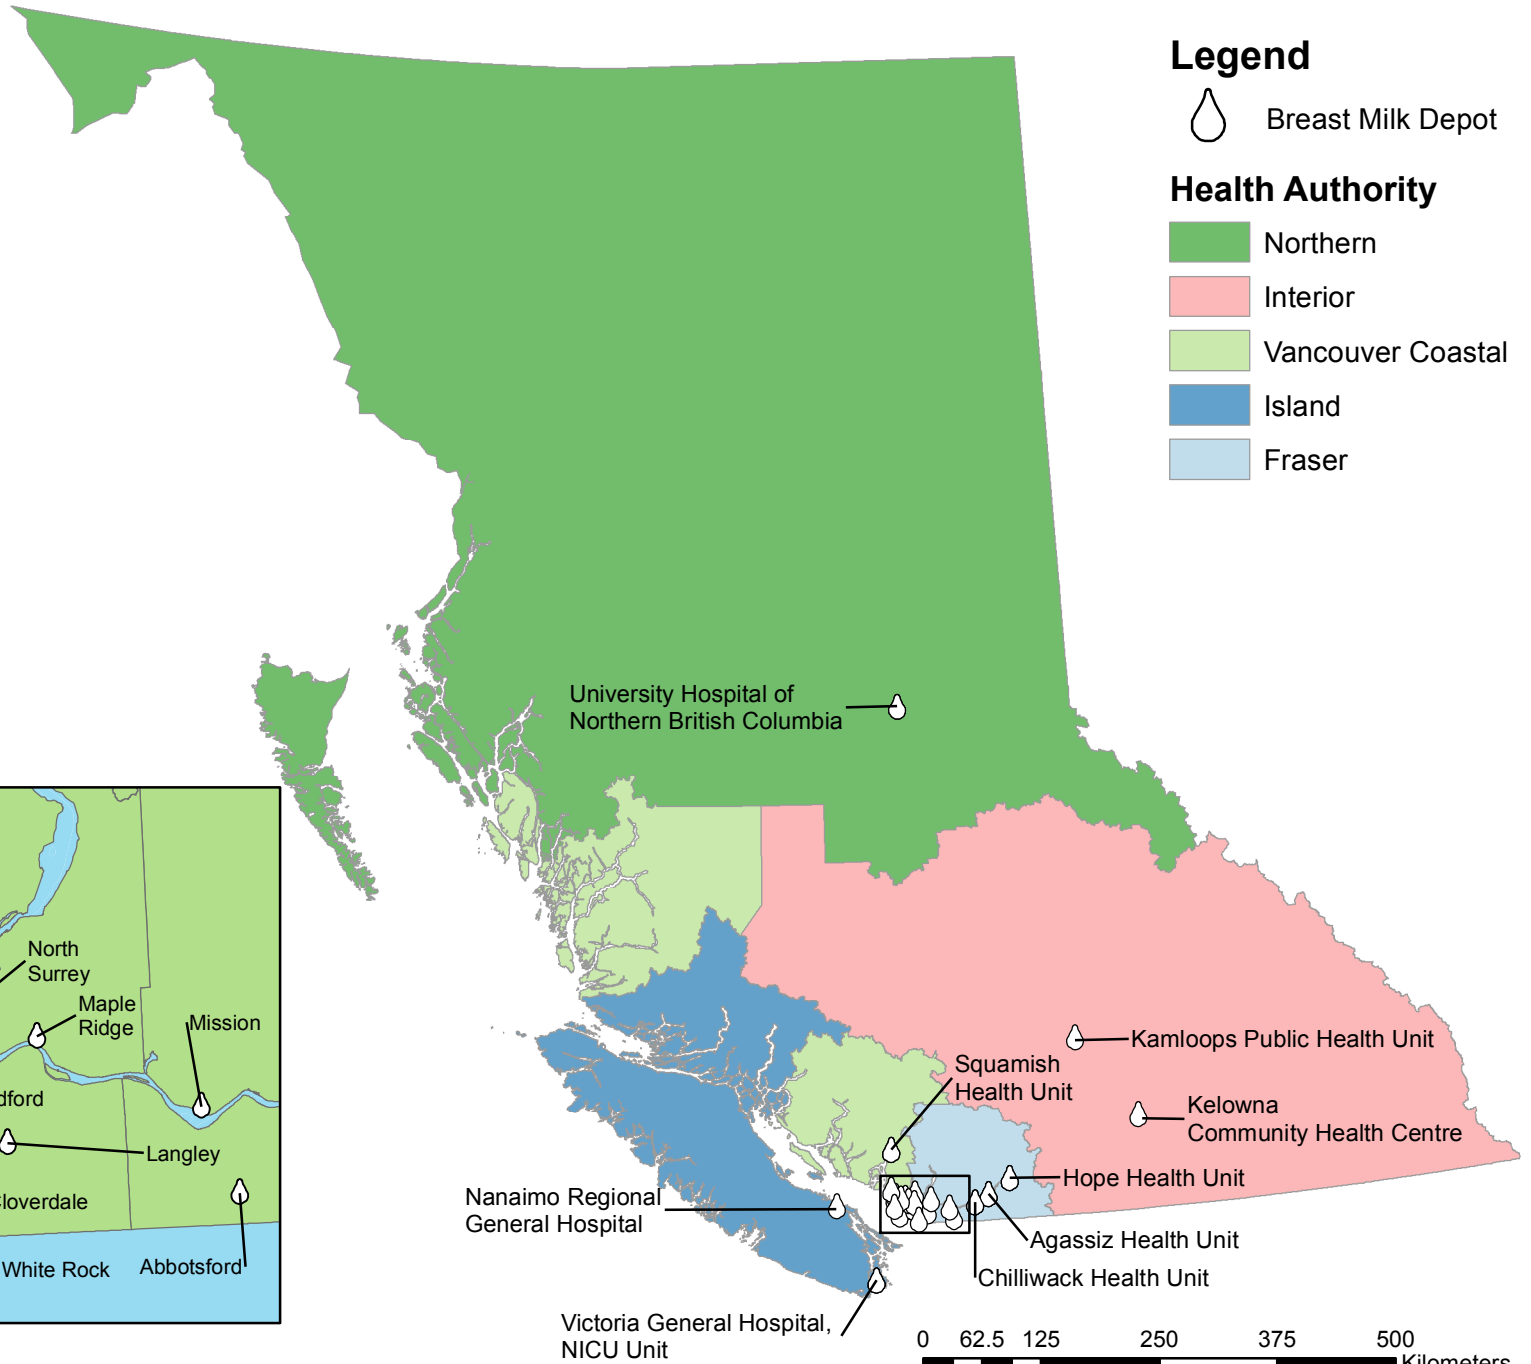

Breast Milk Depots

British Columbia, October 2019

Legend

 Breast Milk Depot

Health Authority

-  Northern
-  Interior
-  Vancouver Coastal
-  Island
-  Fraser

Lower Mainland